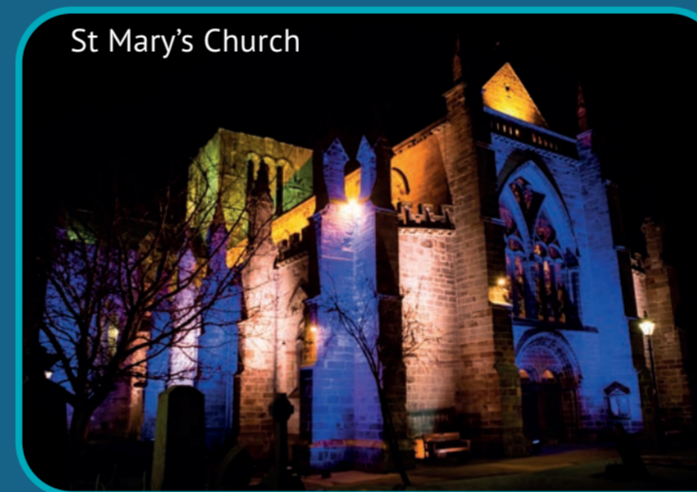

- 1 Amisfield Walled Garden
- 2 St Mary's Church
- 3 St Mary's Pleasance Garden
- 4 Skatepark
- 5 John Gray Centre - library, museum & archive
- 6 Neilson Park
- 7 Aubigny Sports Centre

Key Routes & Trails in East Lothian